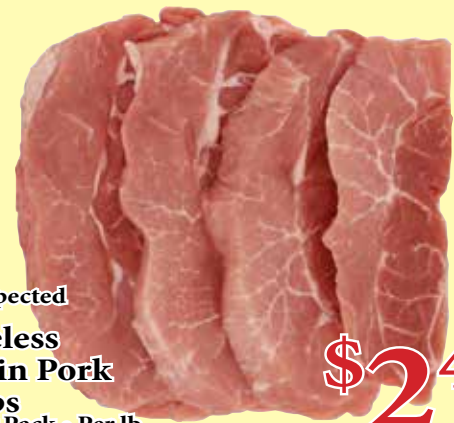

**\$7.99**

US Inspected Beef  
**Beef Neck Bones**  
Per lb.

**\$2.99**

USDA Inspected Beef  
**Sirloin Steak**  
Family Pack • Per lb.

**\$6.99**

USDA Inspected Beef  
**Beef Chuck Steak**  
Family Pack • Per lb.

**\$6.99**

US Inspected  
**Boneless Center Cut Pork Chops**  
Family Pack • Per lb.

**\$2.99**

US Inspected  
**Country Style Pork Ribs**  
Family Pack • Per lb.

**\$2.49**

US Inspected  
**Boneless Sirloin Pork Chops**  
Family Pack • Per lb.

**\$2.49**

US Inspected  
**Chinese Style Pork Ribs**  
Per lb.

**\$3.99**